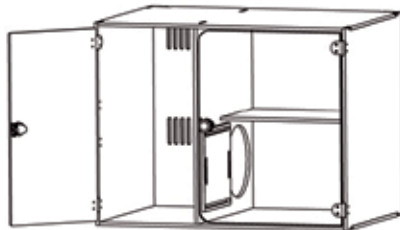

SUITE MODULE 2 SPACES

1 opaque door
+ polycarbonate door
SG030001

Guaranteed protection

Two independent compartments provide complete flexibility for resting, eating, or other needs. Each has a separate access point, ensuring the patient remains calm and the professional, protected.