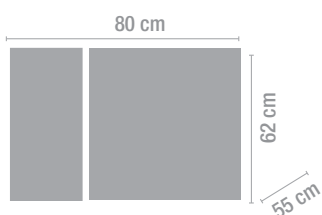

All the modules are the same size, allowing you to combine them as you wish.

80 x 57 x 62 cm (W x D x H)

POPA
Suites

POPA Suites

All the modules are the same size, allowing you to combine them as you wish.