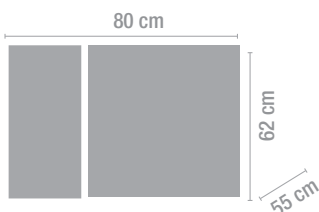

All the modules are the same size, allowing you to combine them as you wish.

80 x 57 x 62 cm (W x D x H)

POPA
Suites

POPA Suites

All the modules are the same size, allowing you to combine them as you wish.