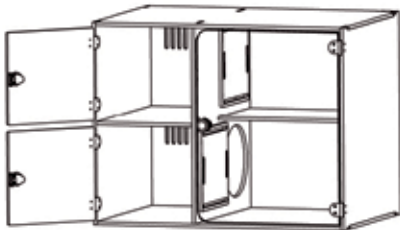

SUITE MODULE 3 SPACES

1 opaque doors
+ polycarbonate door
SG030002

Total privacy

With three independent compartments, Popa Suites offers a dedicated space for resting, eating, and hygiene. Each compartment has separate access, ensuring the cat's well-being without direct contact.